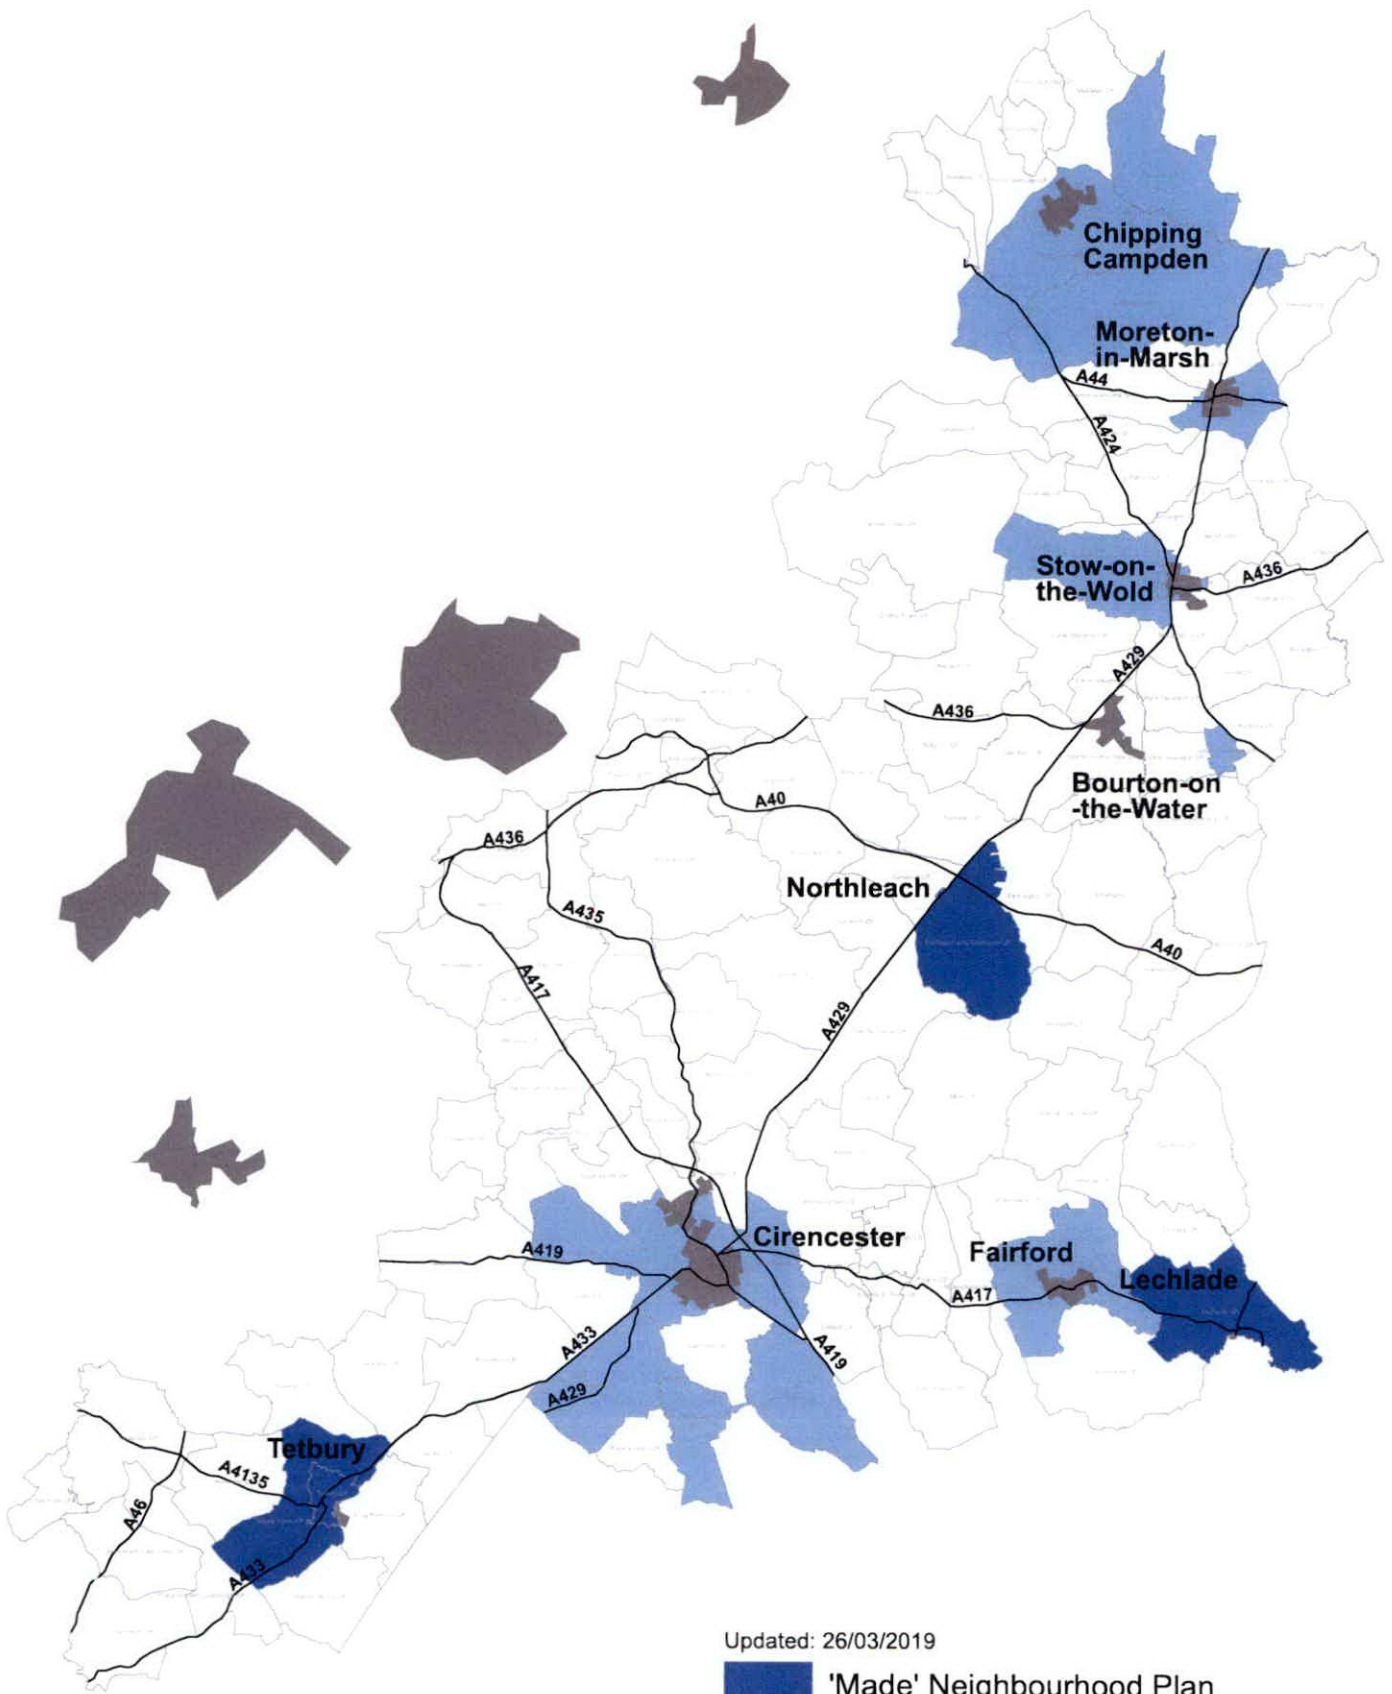

COTSWOLD DISTRICT

Updated: 26/03/2019

 'Made' Neighbourhood Plan

 Neighbourhood Areas

Contains Ordnance Survey data © Crown copyright and database rights 2018. Ordnance Survey, SLA No. 100018800